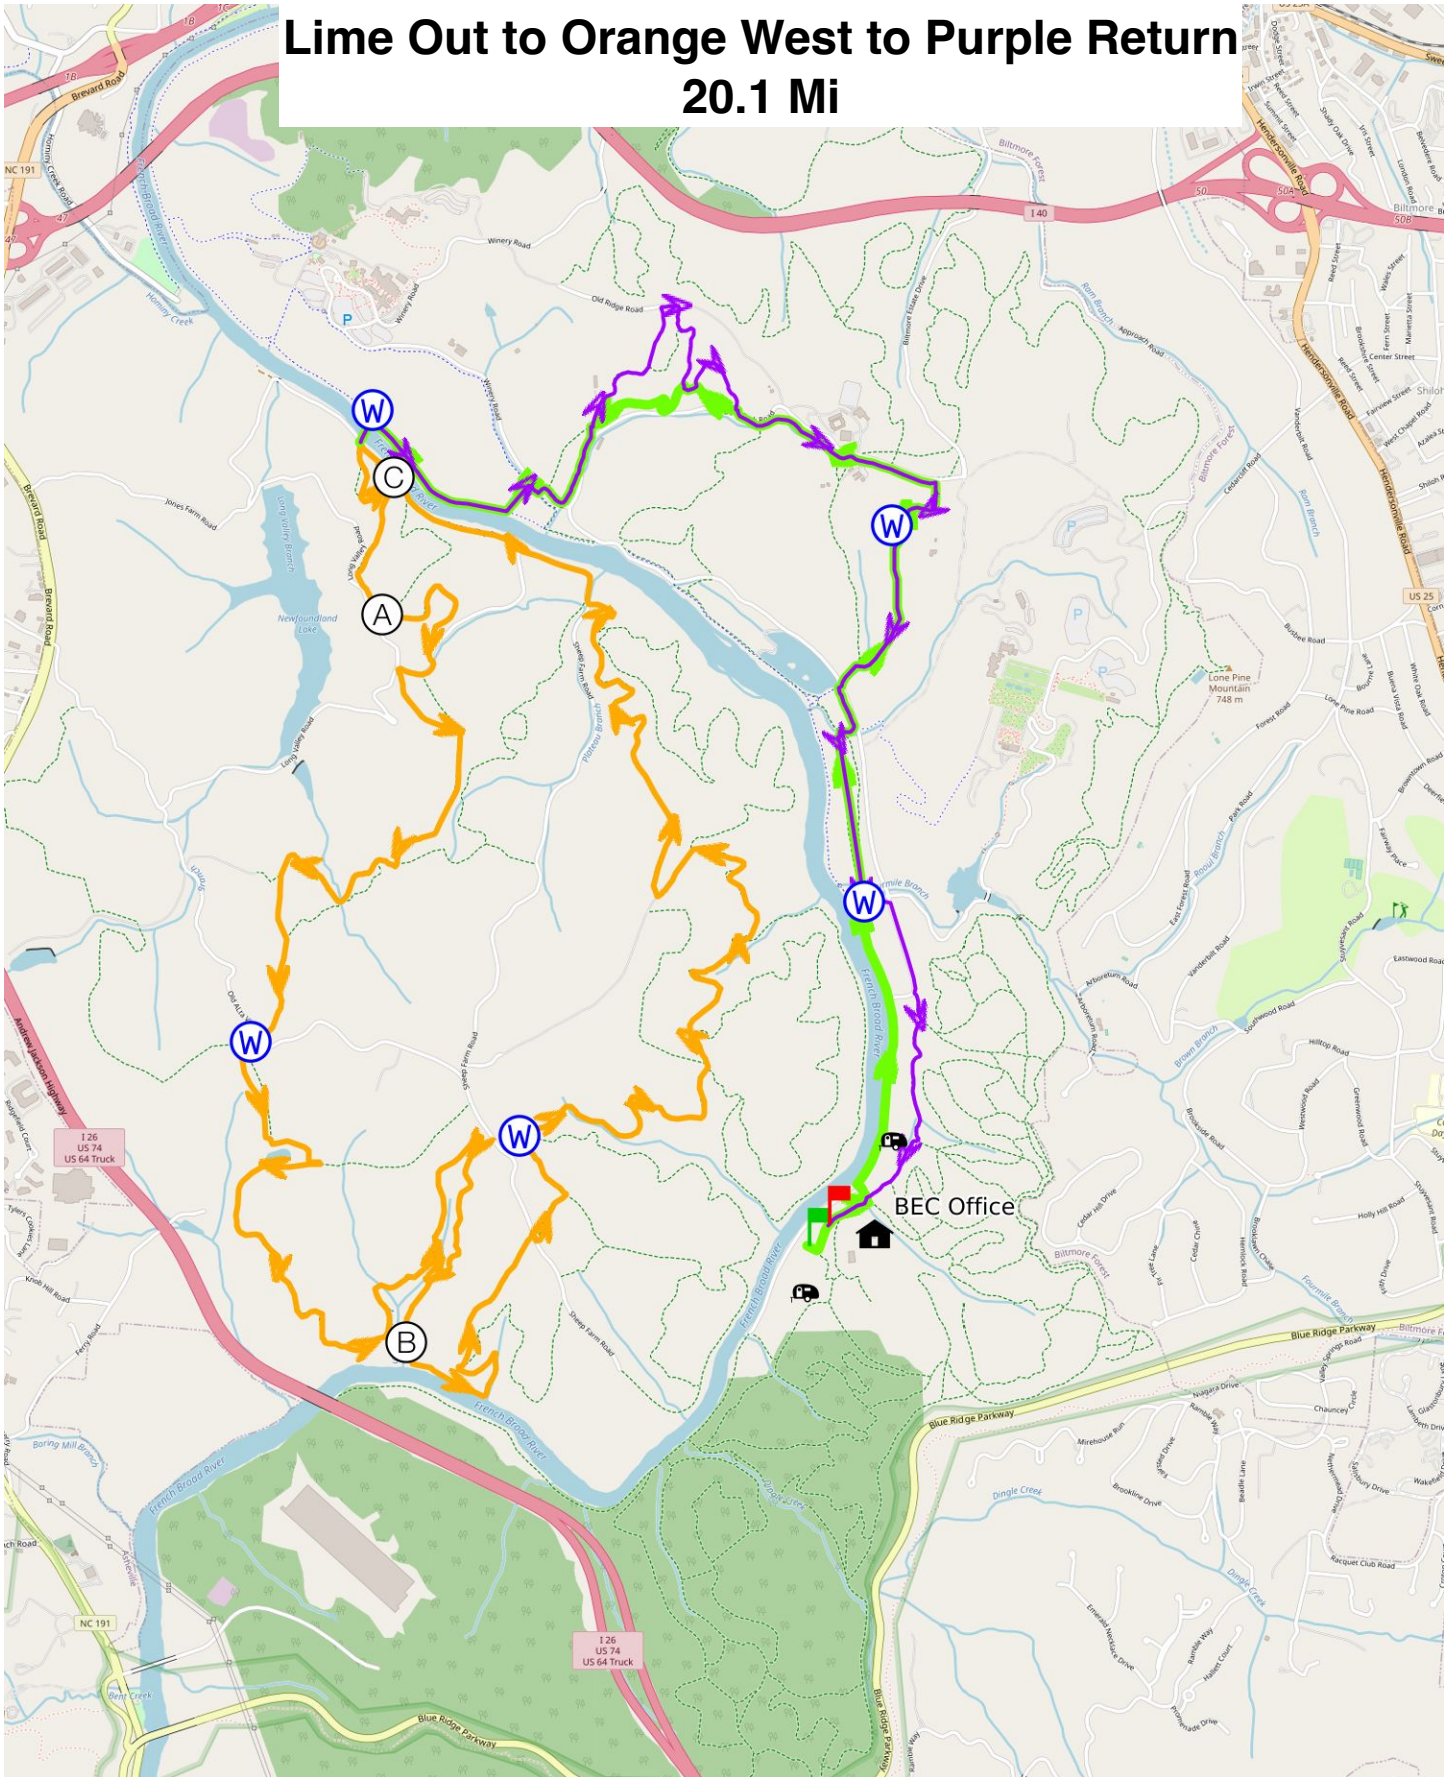

# Lime Out to Orange West to Purple Return 20.1 Mi

Mercator Projection  
WGS84  
UTM Zone 17S  